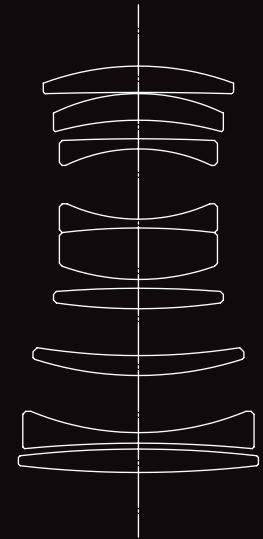

Phase One Digital MF 120mm f4 Macro

For beauty, portraits and close-up macro work,
this lens will deliver amazing results.

- 1:1 magnification
- Precise manual focus
- Film or digital

Optical Construction	9 elements, 8 groups
Angle of View	33°
Aperture range	f/4 – f/32
Diaphragm	Automatic
Focusing System	Manual (digital focus confirmation)
Minimum Focusing Distance	40 cm / 1.3 ft. /
Maximum Magnification Ratio	1.00x
Area Covered	56 x 42 mm / 2.2 x 1.6"
Equivalent 35mm Focal Length	73mm
Filter	67mm
Lens Hood	Bayonet
Dimensions	111 x 83mm / 4.4 x 3.25"
Weight	835 g. / 1.8 lbs / 29.2 oz.

Phase One Digital MF 120mm f4 Macro